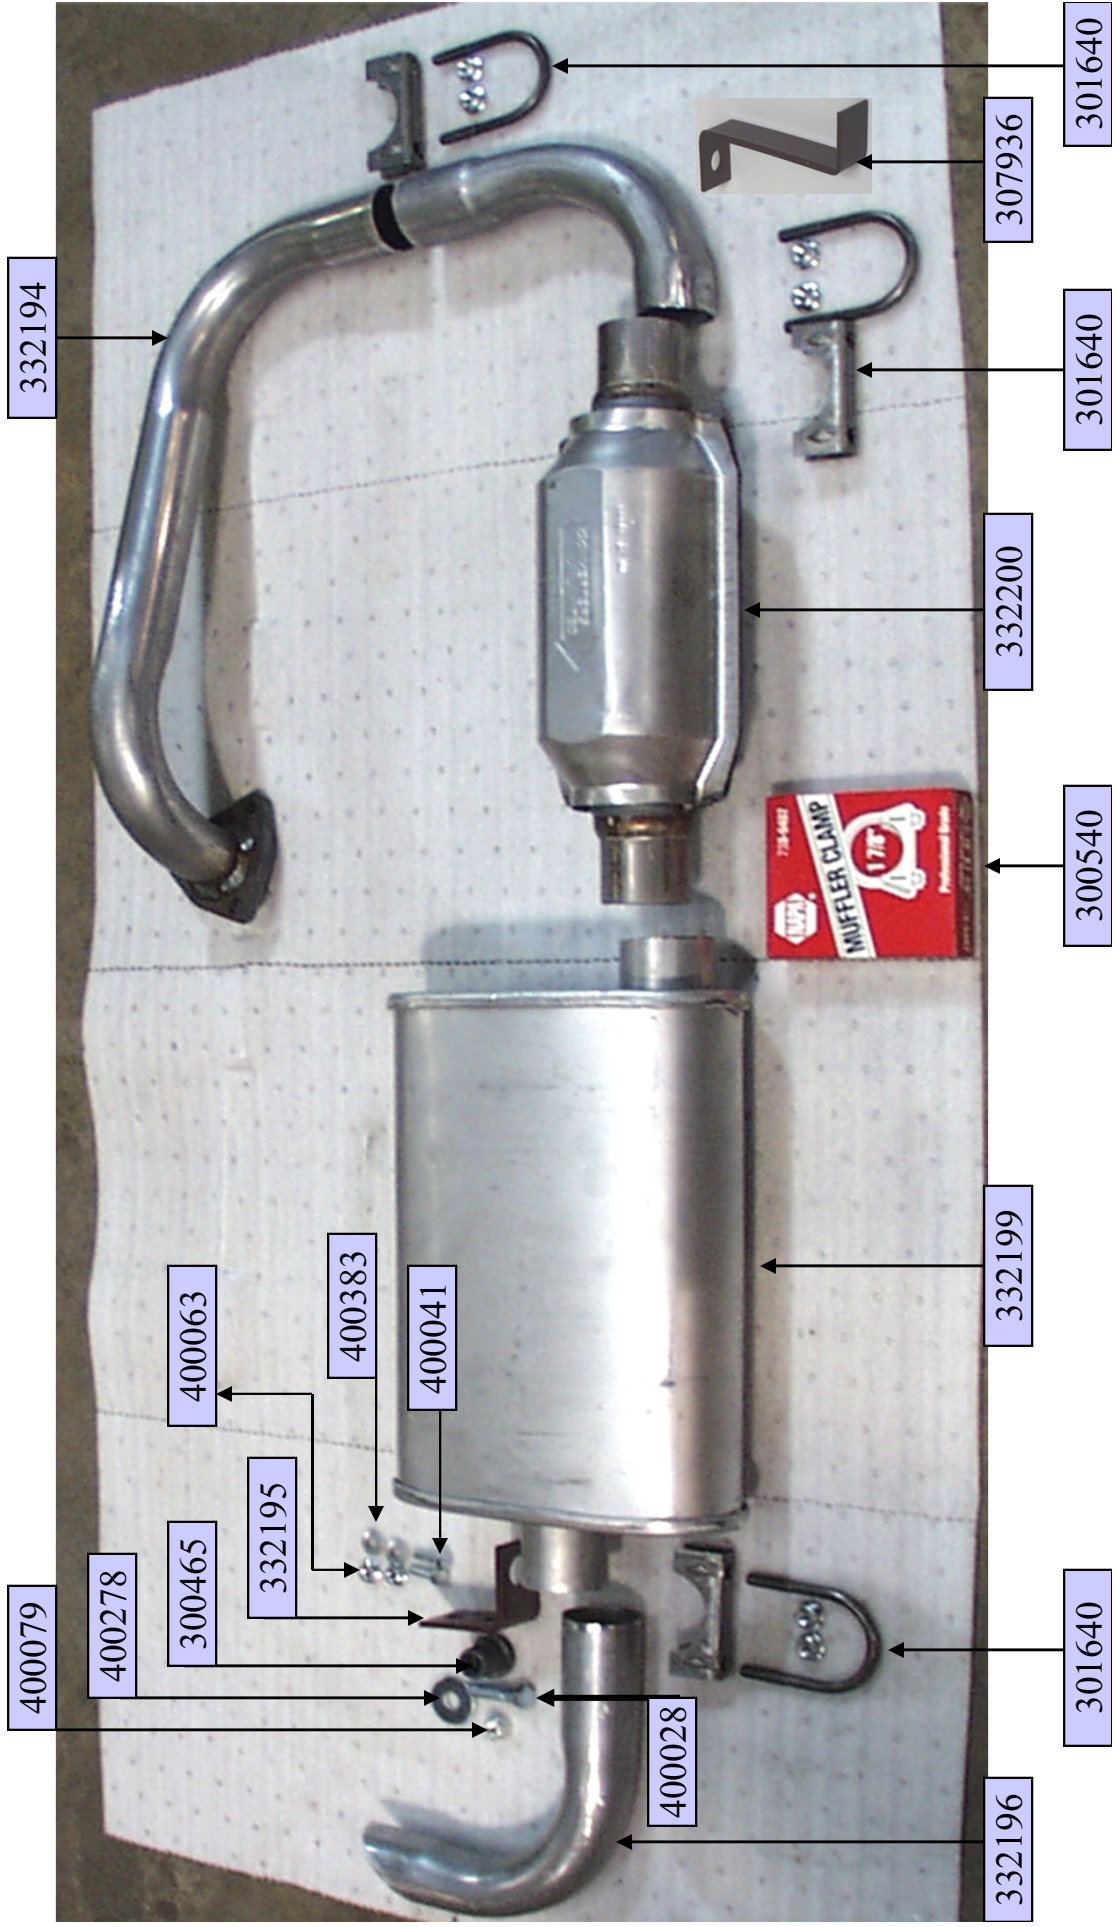

ASSEMBLY#: 3332192 - KIT-MFG-CATALYTIC CONVERTER  
DOCUMENTED BY: PowerBoss  
PAGE NUMBER: 1  
DATE: 01/05/00

ASSEMBLY# :3332192 - KIT-MFG-CATALYTIC CONVERTER  
DOCUMENTED BY:PowerBoss  
PAGE NUMBER: 2  
DATE: 01/05/00